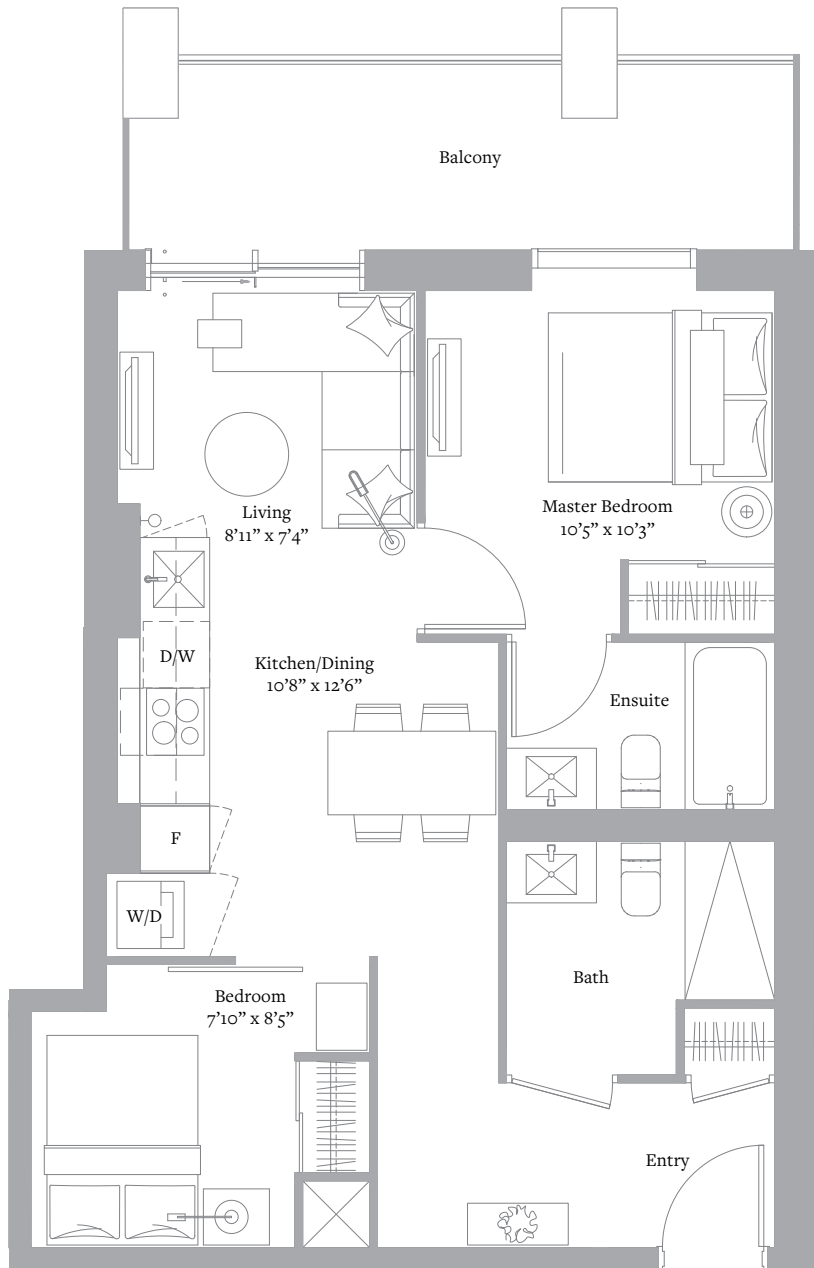

THE CITY COLLECTION  
L23-49 N<sup>0</sup>2

2 BEDROOM & 2 BATH

INTERIOR: 651 SF

VIEW: NORTH

Level 23-49

Sizes and specifications are subject to change without notice. E. & O.E.

THE CITY COLLECTION  
L23-49 N<sup>o</sup>1

2 BEDROOM & 2 BATH

INTERIOR: 692 SF

VIEW: NORTH

Level 23-49

Sizes and specifications are subject to change without notice. E. & O.E.

THE CITY COLLECTION  
L23-49 N<sup>08</sup>

2 BEDROOM & 2 BATH

INTERIOR: 698 SF

VIEW: SOUTH

Level 23-49

Sizes and specifications are subject to change without notice. E. & O.E.

THE CITY COLLECTION  
L23-49 N<sup>017</sup>

2 BEDROOM & 2 BATH

INTERIOR: 716 SF

VIEW: NORTH

Level 23-49

Sizes and specifications are subject to change without notice. E. & O.E.

THE CITY COLLECTION  
L23-49 N<sup>06</sup>

2 BEDROOM & 2 BATH

INTERIOR: 765 SF

VIEW: SOUTH & EAST

Level 23-49

Sizes and specifications are subject to change without notice. E. & O.E.