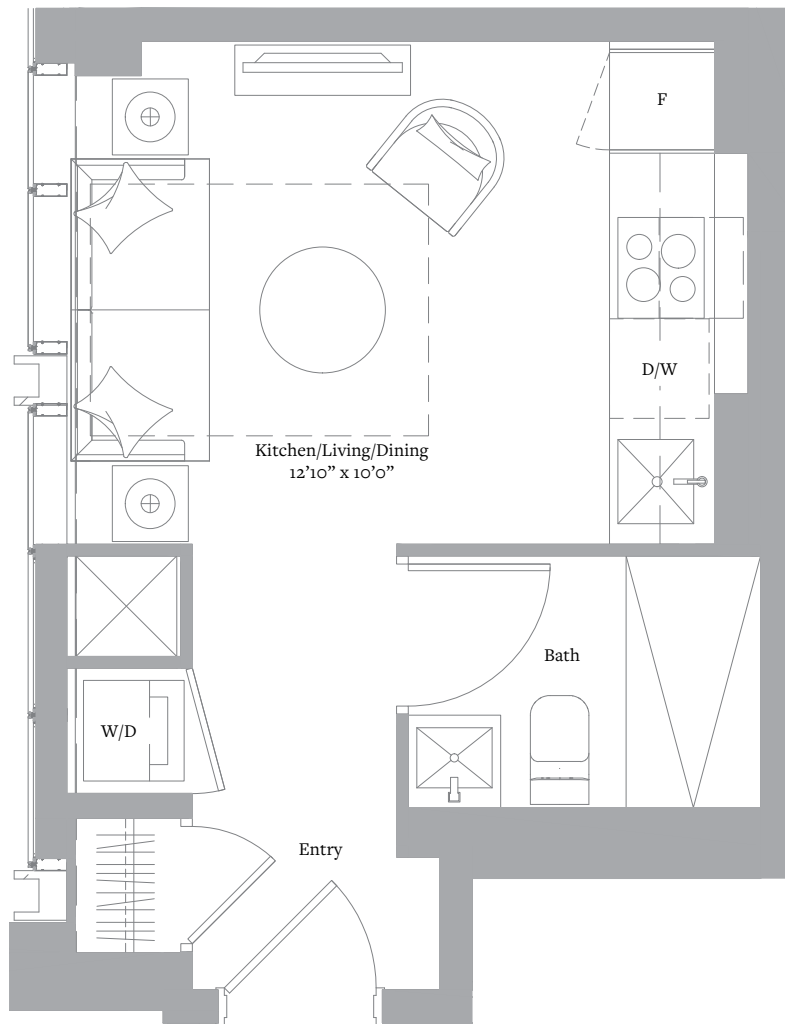

THE CITY COLLECTION  
L23-49 N°5

STUDIO & 1 BATH

INTERIOR: 279 SF

VIEW: EAST

Level 23-49

Sizes and specifications are subject to change without notice. E. & O.E.

THE CITY COLLECTION  
L23-49 N<sup>0</sup>4

STUDIO & 1 BATH

INTERIOR: 305 SF

VIEW: EAST

Level 23-49

Sizes and specifications are subject to change without notice. E. & O.E.

THE CITY COLLECTION  
L23-49 N<sup>0</sup>13

STUDIO & 1 BATH

INTERIOR: 306 SF

VIEW: WEST

Level 23-49

Sizes and specifications are subject to change without notice. E. & O.E.

THE CITY COLLECTION  
L23-49 N<sup>o</sup>14

1 BEDROOM & 1 BATH

INTERIOR: 461 SF

VIEW: NORTHWEST

Level 23-49

Sizes and specifications are subject to change without notice. E. & O.E.

THE CITY COLLECTION  
L23-49 N<sup>o</sup>12

1 BEDROOM & 1 BATH

INTERIOR: 518 SF

VIEW: WEST

Level 23-49

Sizes and specifications are subject to change without notice. E. & O.E.

THE CITY COLLECTION  
L23-49 N<sup>09</sup>