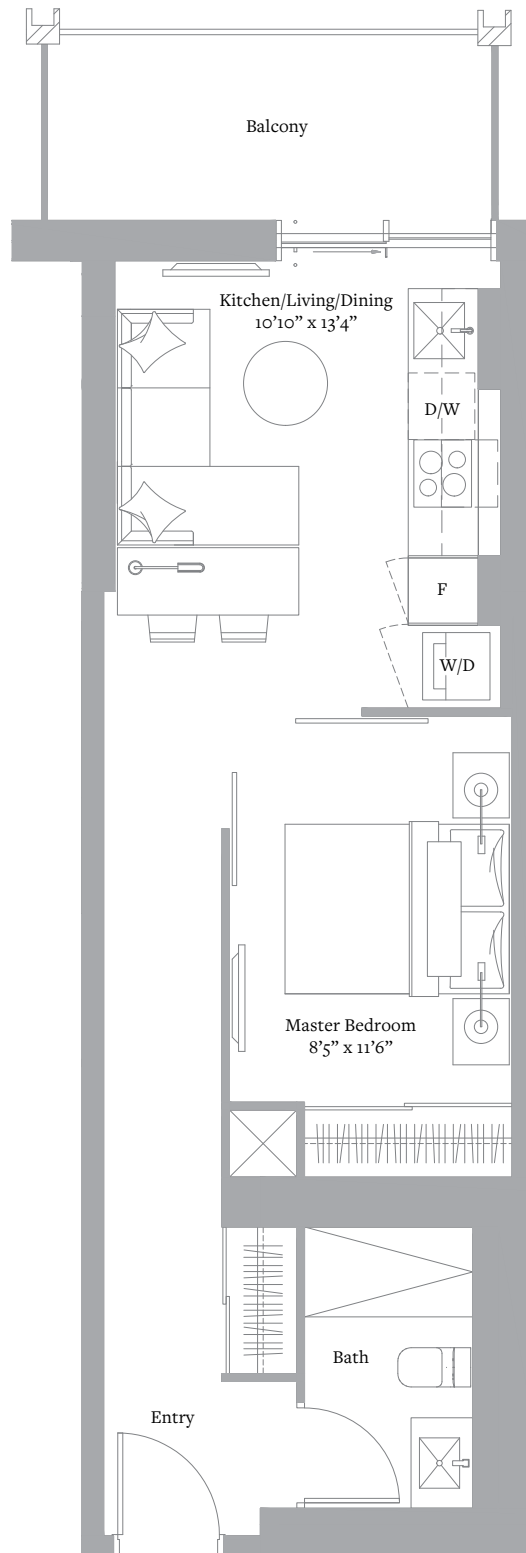

INTERIOR: 305 SF

VIEW: EAST

Level 23-49

Sizes and specifications are subject to change without notice. E. & O.E.

THE CITY COLLECTION  
L23-49 N<sup>0</sup>13

STUDIO & 1 BATH

INTERIOR: 306 SF

VIEW: WEST

THE CITY COLLECTION  
L23-49 N<sup>o</sup>12

1 BEDROOM & 1 BATH

INTERIOR: 518 SF

VIEW: WEST

Level 23-49

Sizes and specifications are subject to change without notice. E. & O.E.

THE CITY COLLECTION  
L23-49 N<sup>09</sup>

1 BEDROOM & 1 BATH

INTERIOR: 522 SF

VIEW: SOUTH

Level 23-49

Sizes and specifications are subject to change without notice. E. & O.E.

THE CITY COLLECTION  
L23-49 N<sup>0</sup>16

1 BEDROOM & 1 BATH

INTERIOR: 535 SF

VIEW: NORTH

Level 23-49

Sizes and specifications are subject to change without notice. E. & O.E.

THE CITY COLLECTION  
L23-49 N<sup>0</sup>15

1 BEDROOM + FLEX & 1 BATH

INTERIOR: 605 SF

VIEW: NORTH

Level 23-49