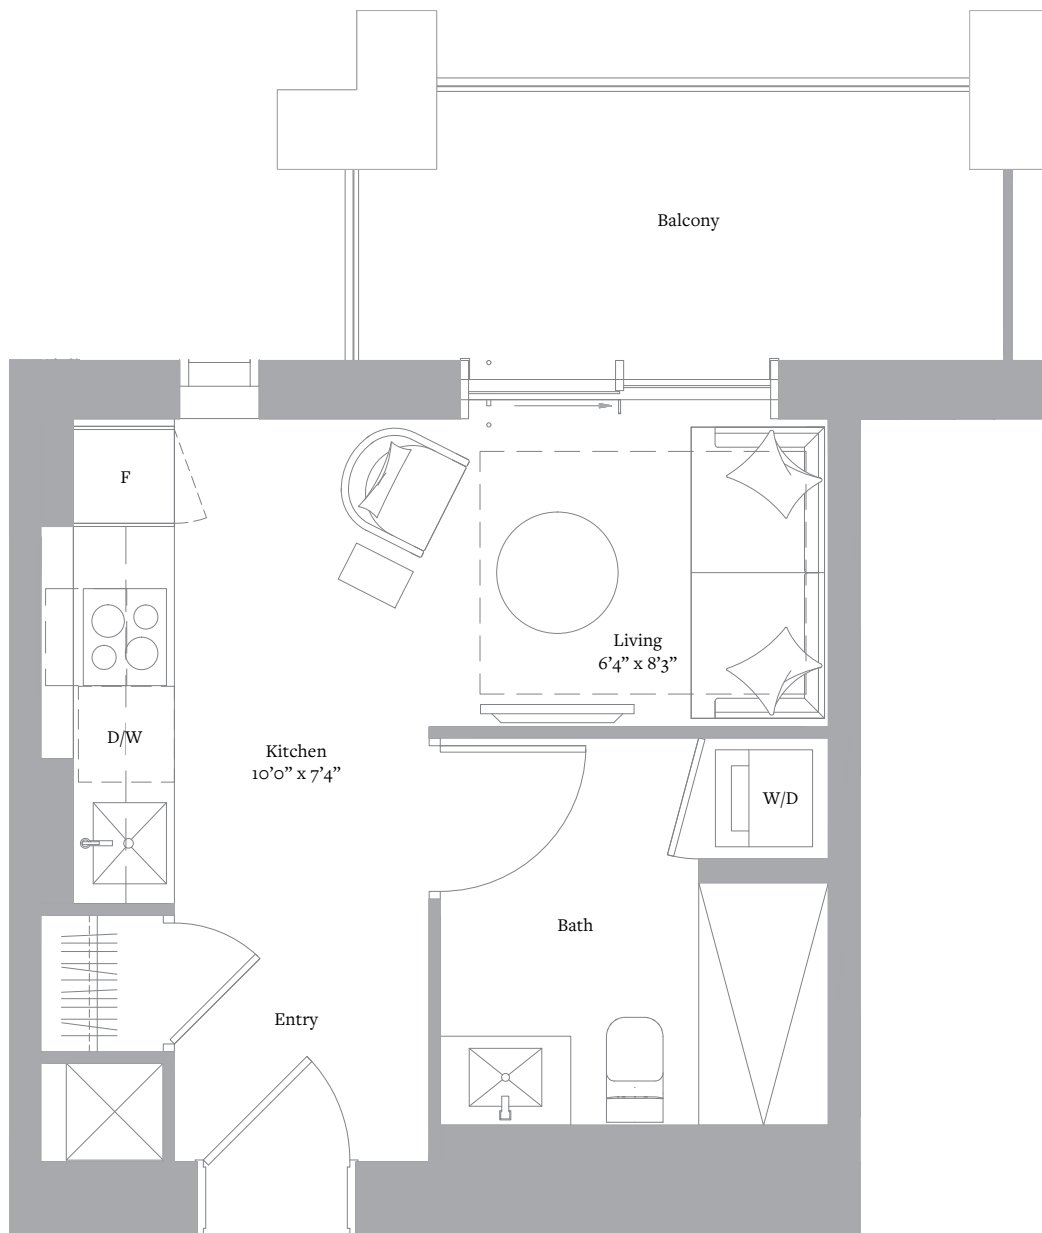

THE CITY COLLECTION  
L23-49 N°5

STUDIO & 1 BATH

INTERIOR: 279 SF

VIEW: EAST

Level 23-49

Sizes and specifications are subject to change without notice. E. & O.E.

THE CITY COLLECTION  
L23-49 N<sup>0</sup>4

STUDIO & 1 BATH

INTERIOR: 305 SF

VIEW: EAST

Level 23-49

Sizes and specifications are subject to change without notice. E. & O.E.

THE CITY COLLECTION  
L23-49 N<sup>0</sup>13

STUDIO & 1 BATH

INTERIOR: 306 SF

VIEW: WEST

Level 23-49

Sizes and specifications are subject to change without notice. E. & O.E.

THE CITY COLLECTION  
L23-49 N<sup>o</sup>14

1 BEDROOM & 1 BATH

INTERIOR: 461 SF

VIEW: NORTHWEST

Level 23-49

Sizes and specifications are subject to change without notice. E. & O.E.

THE CITY COLLECTION  
L23-49 N<sup>o</sup>12

1 BEDROOM & 1 BATH

INTERIOR: 518 SF

VIEW: WEST

Level 23-49

Sizes and specifications are subject to change without notice. E. & O.E.

THE CITY COLLECTION  
L23-49 N<sup>09</sup>