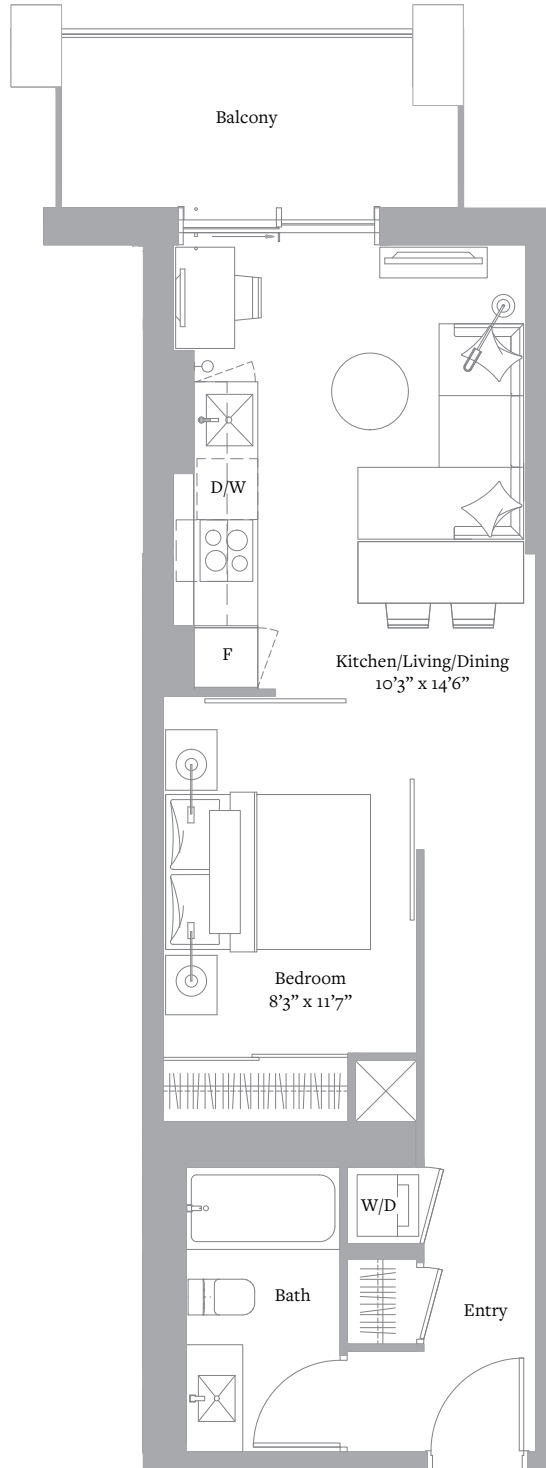

THE CITY COLLECTION  
L23-49 N<sup>o</sup>12

1 BEDROOM & 1 BATH

INTERIOR: 518 SF

VIEW: WEST

Level 23-49

Sizes and specifications are subject to change without notice. E. & O.E.

THE CITY COLLECTION  
L23-49 N<sup>09</sup>

1 BEDROOM & 1 BATH

INTERIOR: 522 SF

VIEW: SOUTH

Level 23-49

Sizes and specifications are subject to change without notice. E. & O.E.

THE CITY COLLECTION  
L23-49 N<sup>0</sup>16

1 BEDROOM & 1 BATH

INTERIOR: 535 SF

VIEW: NORTH

Level 23-49

Sizes and specifications are subject to change without notice. E. & O.E.

THE CITY COLLECTION  
L23-49 N<sup>0</sup>15

1 BEDROOM + FLEX & 1 BATH

INTERIOR: 605 SF

VIEW: NORTH

Level 23-49

Sizes and specifications are subject to change without notice. E. & O.E.

THE CITY COLLECTION  
L23-49 N<sup>0</sup>3

2 BEDROOM & 1 BATH

INTERIOR: 607 SF

VIEW: NORTH & EAST

Level 23-49

Sizes and specifications are subject to change without notice. E. & O.E.