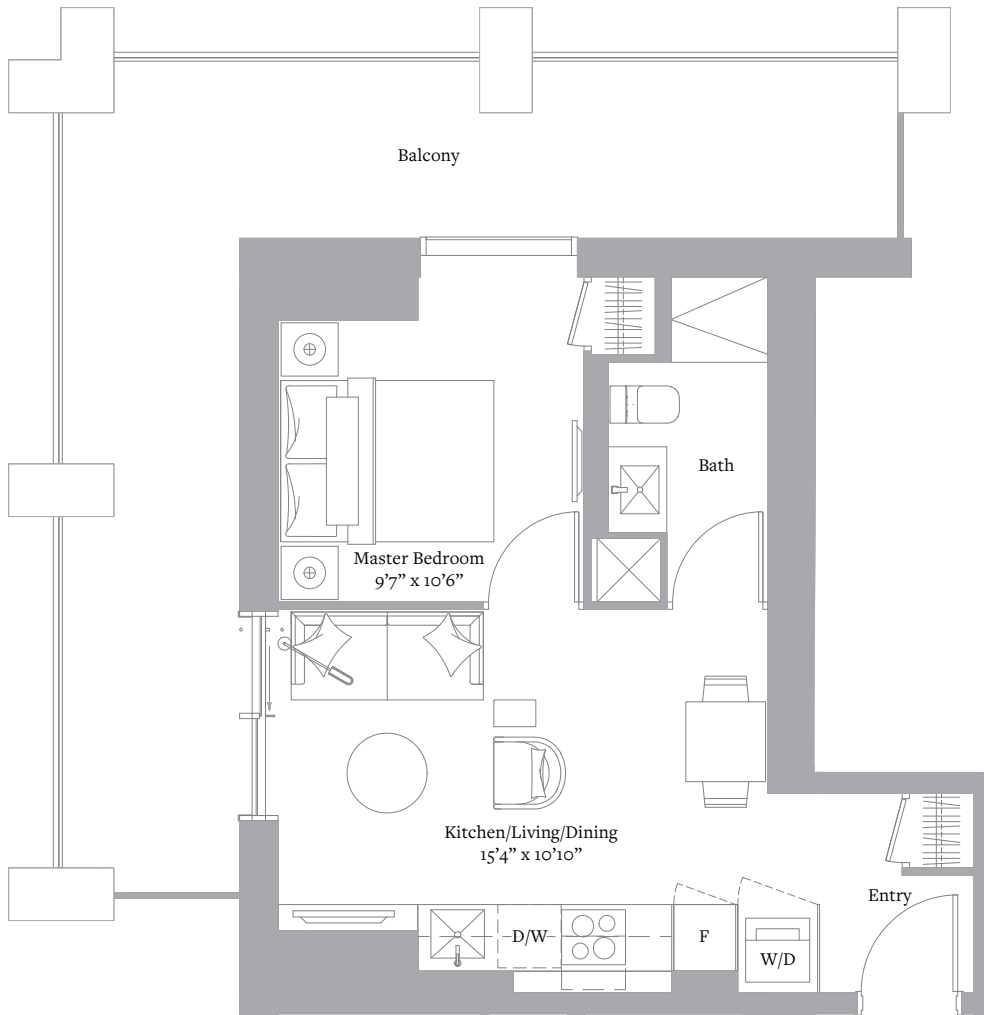

INTERIOR: 305 SF

VIEW: EAST

Level 23-49

Sizes and specifications are subject to change without notice. E. & O.E.

THE CITY COLLECTION  
L23-49 N<sup>0</sup>13

STUDIO & 1 BATH

INTERIOR: 306 SF

VIEW: WEST

Level 23-49

Sizes and specifications are subject to change without notice. E. & O.E.

THE CITY COLLECTION  
L23-49 N<sup>o</sup>14

1 BEDROOM & 1 BATH

INTERIOR: 461 SF

VIEW: NORTHWEST

Level 23-49

Sizes and specifications are subject to change without notice. E. & O.E.

THE CITY COLLECTION  
L23-49 N<sup>o</sup>12

1 BEDROOM & 1 BATH

INTERIOR: 518 SF

VIEW: WEST

Level 23-49

Sizes and specifications are subject to change without notice. E. & O.E.

THE CITY COLLECTION  
L23-49 N<sup>09</sup>

1 BEDROOM & 1 BATH

INTERIOR: 522 SF

VIEW: SOUTH

Level 23-49

Sizes and specifications are subject to change without notice. E. & O.E.

THE CITY COLLECTION  
L23-49 N<sup>0</sup>16

1 BEDROOM & 1 BATH

INTERIOR: 535 SF