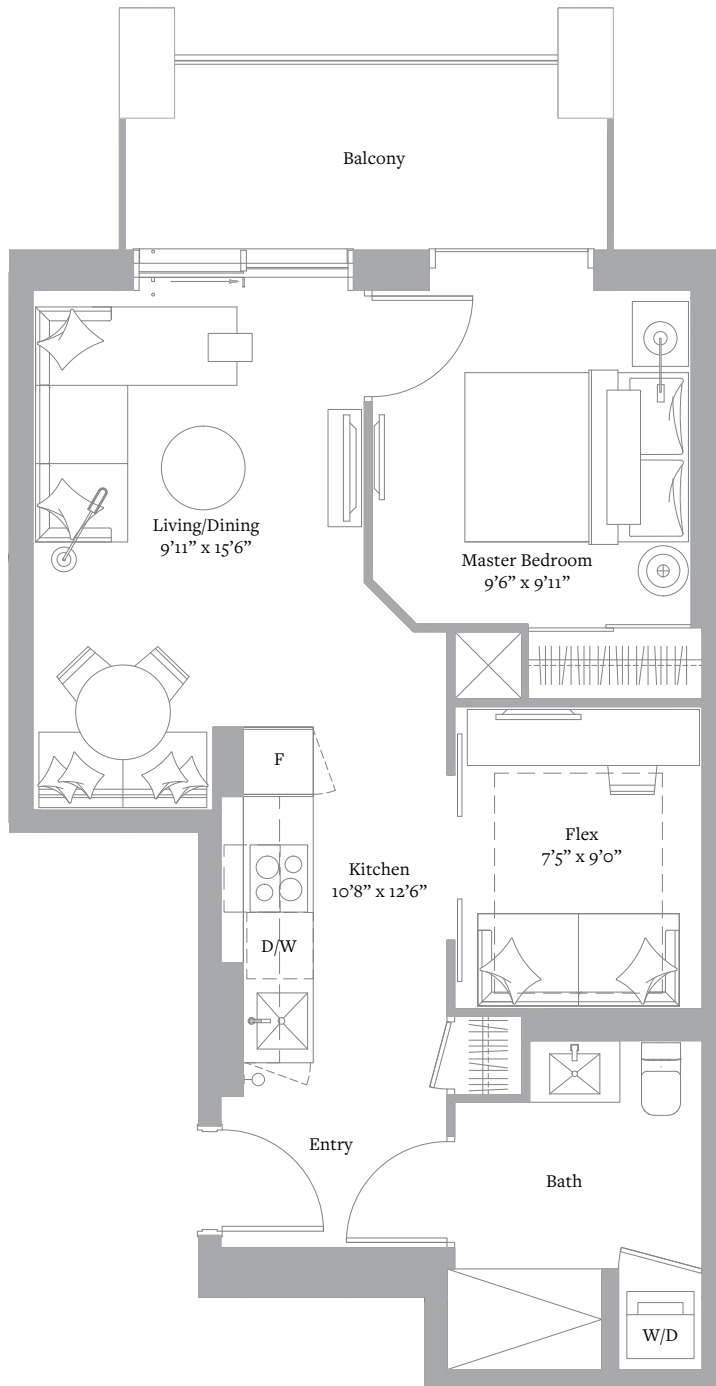

THE CITY COLLECTION  
L23-49 N<sup>o</sup>12

1 BEDROOM & 1 BATH

INTERIOR: 518 SF

VIEW: WEST

Level 23-49

Sizes and specifications are subject to change without notice. E. & O.E.

THE CITY COLLECTION  
L23-49 N<sup>09</sup>

1 BEDROOM & 1 BATH

INTERIOR: 522 SF

VIEW: SOUTH

Level 23-49

Sizes and specifications are subject to change without notice. E. & O.E.

THE CITY COLLECTION  
L23-49 N<sup>0</sup>16

1 BEDROOM & 1 BATH

INTERIOR: 535 SF

VIEW: NORTH

Level 23-49

Sizes and specifications are subject to change without notice. E. & O.E.

THE CITY COLLECTION  
L23-49 N<sup>0</sup>15

1 BEDROOM + FLEX & 1 BATH

INTERIOR: 605 SF

VIEW: NORTH

Level 23-49

Sizes and specifications are subject to change without notice. E. & O.E.

THE CITY COLLECTION  
L23-49 N<sup>0</sup>3

2 BEDROOM & 1 BATH

INTERIOR: 607 SF

VIEW: NORTH & EAST

Level 23-49

Sizes and specifications are subject to change without notice. E. & O.E.