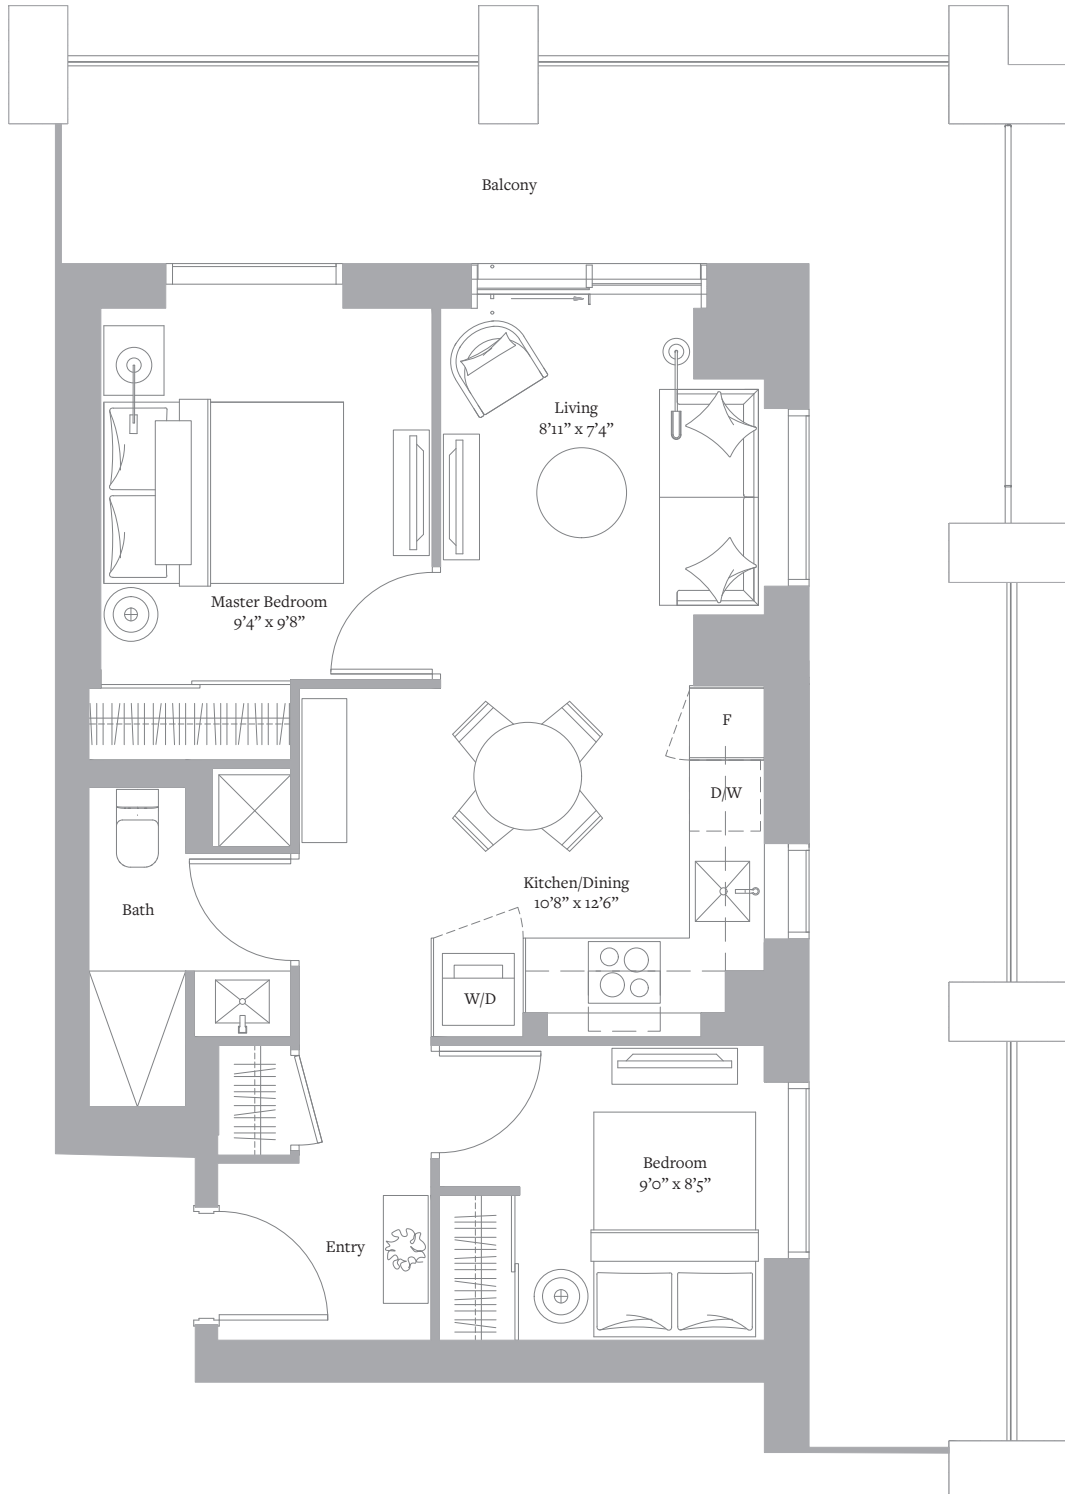

VIEW: NORTH

Level 23-49

Sizes and specifications are subject to change without notice. E. & O.E.

THE CITY COLLECTION  
L23-49 N<sup>0</sup>15

1 BEDROOM + FLEX & 1 BATH

INTERIOR: 605 SF

VIEW: NORTH

Level 23-49

Sizes and specifications are subject to change without notice. E. & O.E.

THE CITY COLLECTION  
L23-49 N<sup>0</sup>3

2 BEDROOM & 1 BATH

INTERIOR: 607 SF

VIEW: NORTH & EAST

Level 23-49

Sizes and specifications are subject to change without notice. E. & O.E.

THE CITY COLLECTION  
L23-49 N<sup>0</sup>2

2 BEDROOM & 2 BATH

INTERIOR: 651 SF

VIEW: NORTH

Level 23-49

Sizes and specifications are subject to change without notice. E. & O.E.

THE CITY COLLECTION  
L23-49 N<sup>o</sup>1

2 BEDROOM & 2 BATH

INTERIOR: 692 SF

VIEW: NORTH

Level 23-49

Sizes and specifications are subject to change without notice. E. & O.E.

THE CITY COLLECTION  
L23-49 N<sup>08</sup>

2 BEDROOM & 2 BATH

INTERIOR: 698 SF