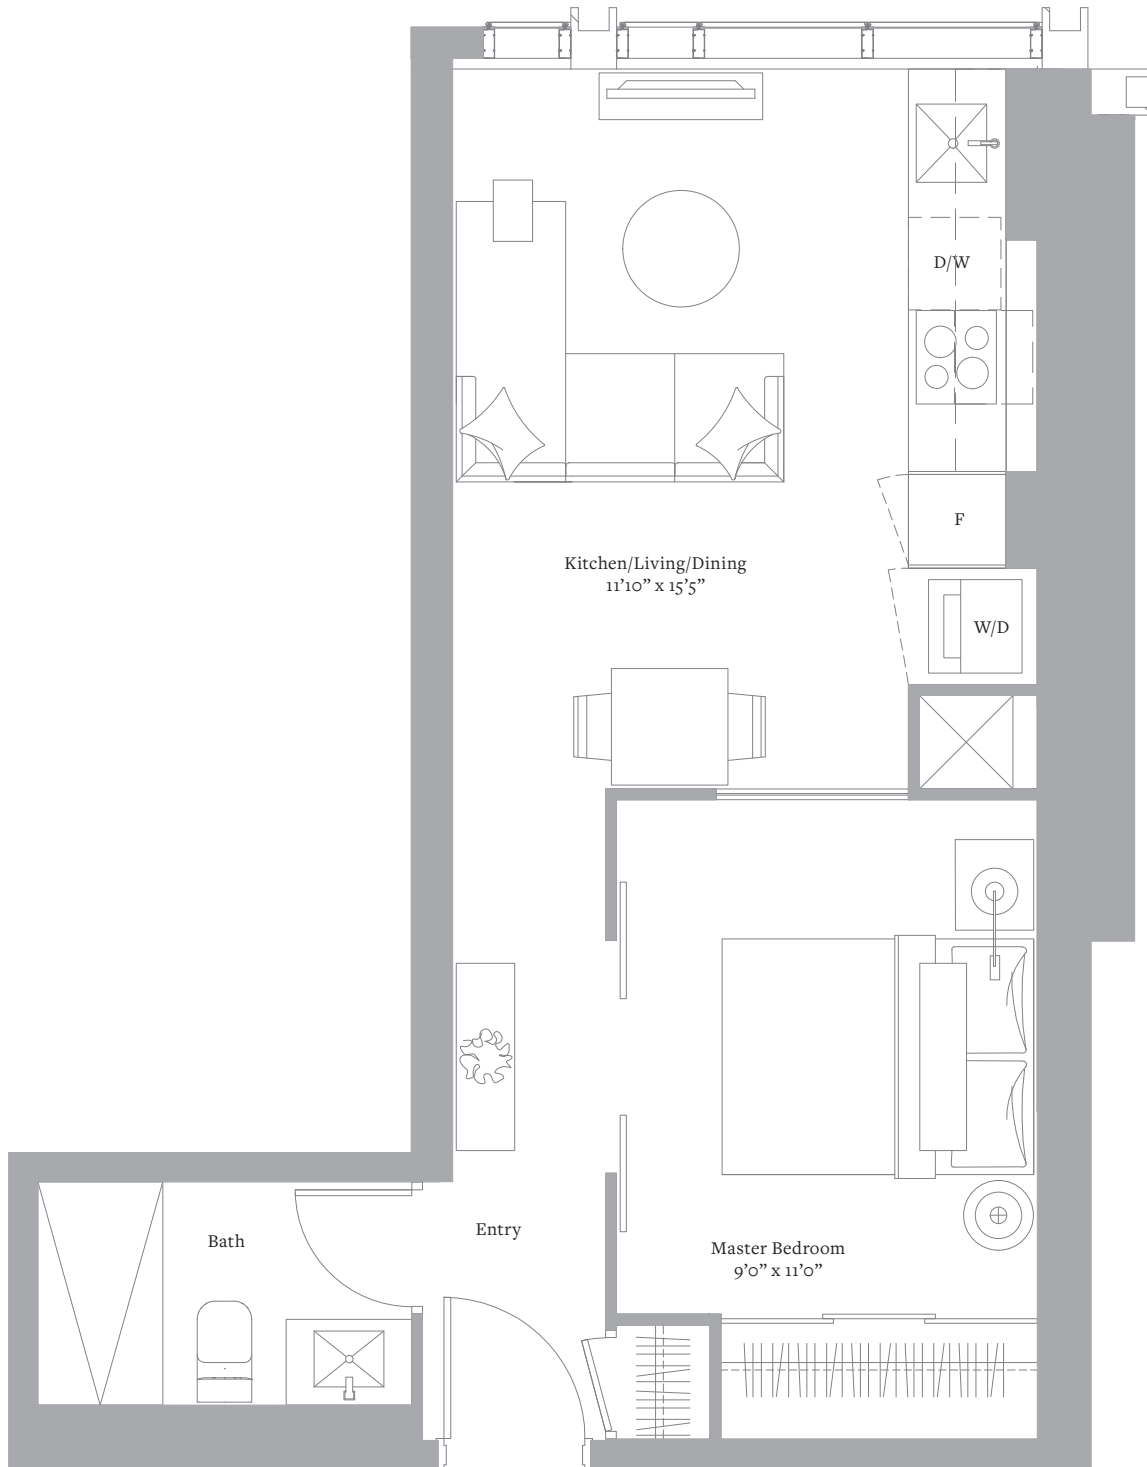

INTERIOR: 305 SF

VIEW: EAST

Level 23-49

Sizes and specifications are subject to change without notice. E. & O.E.

THE CITY COLLECTION  
L23-49 N<sup>0</sup>13

STUDIO & 1 BATH

INTERIOR: 306 SF

VIEW: WEST

THE CITY COLLECTION  
L23-49 N<sup>o</sup>12

1 BEDROOM & 1 BATH

INTERIOR: 518 SF

VIEW: WEST

Level 23-49

Sizes and specifications are subject to change without notice. E. & O.E.

THE CITY COLLECTION  
L23-49 N<sup>09</sup>

1 BEDROOM & 1 BATH

INTERIOR: 522 SF

VIEW: SOUTH

Level 23-49

Sizes and specifications are subject to change without notice. E. & O.E.

THE CITY COLLECTION  
L23-49 N<sup>0</sup>16

1 BEDROOM & 1 BATH

INTERIOR: 535 SF

VIEW: NORTH

Level 23-49

Sizes and specifications are subject to change without notice. E. & O.E.

THE CITY COLLECTION  
L23-49 N<sup>0</sup>15

1 BEDROOM + FLEX & 1 BATH

INTERIOR: 605 SF

VIEW: NORTH

Level 23-49