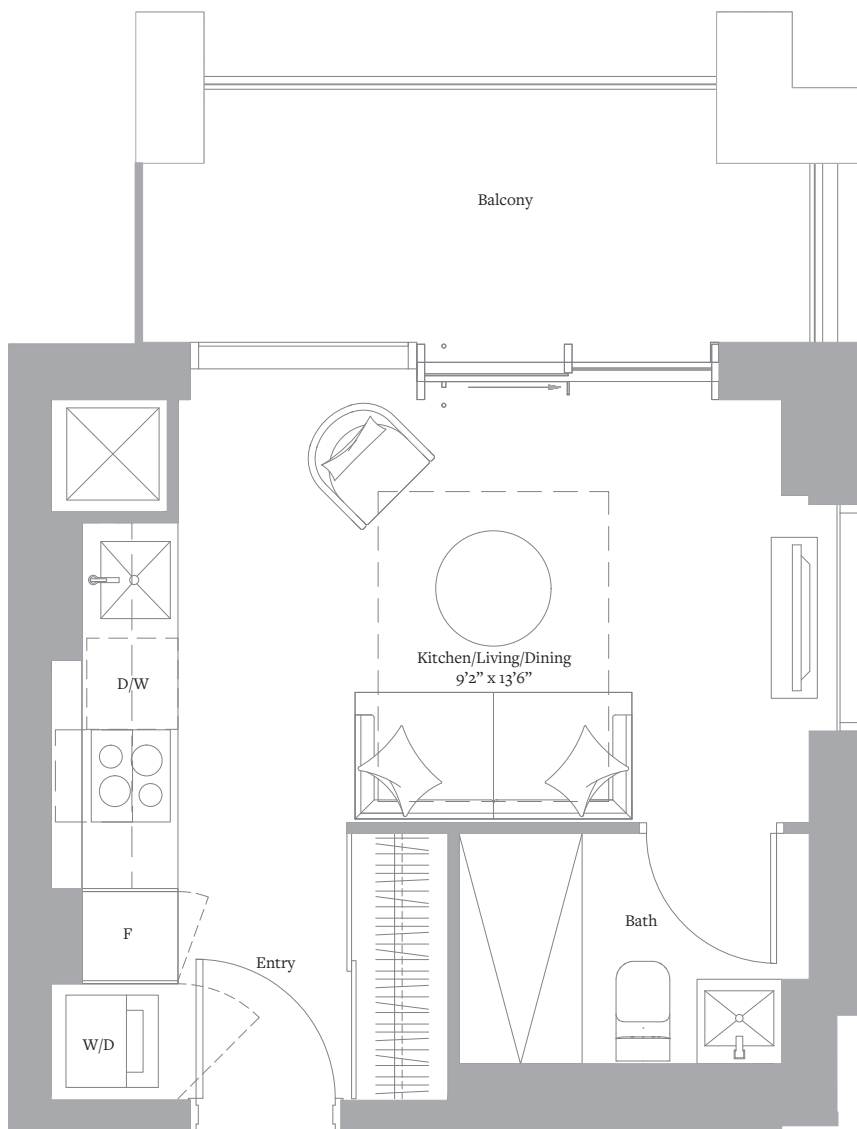

THE CITY COLLECTION  
L23-49 N°5

STUDIO & 1 BATH

INTERIOR: 279 SF

VIEW: EAST

Level 23-49

Sizes and specifications are subject to change without notice. E. & O.E.

THE CITY COLLECTION  
L23-49 N<sup>0</sup>4

STUDIO & 1 BATH

INTERIOR: 305 SF

VIEW: EAST

Level 23-49

Sizes and specifications are subject to change without notice. E. & O.E.

THE CITY COLLECTION  
L23-49 N<sup>0</sup>13

STUDIO & 1 BATH

INTERIOR: 306 SF

VIEW: WEST

Level 23-49

Sizes and specifications are subject to change without notice. E. & O.E.

THE CITY COLLECTION  
L23-49 N<sup>o</sup>14

1 BEDROOM & 1 BATH

INTERIOR: 461 SF

VIEW: NORTHWEST

Level 23-49

Sizes and specifications are subject to change without notice. E. & O.E.

THE CITY COLLECTION  
L23-49 N<sup>o</sup>12

1 BEDROOM & 1 BATH

INTERIOR: 518 SF

VIEW: WEST

Level 23-49

Sizes and specifications are subject to change without notice. E. & O.E.

THE CITY COLLECTION  
L23-49 N<sup>09</sup>