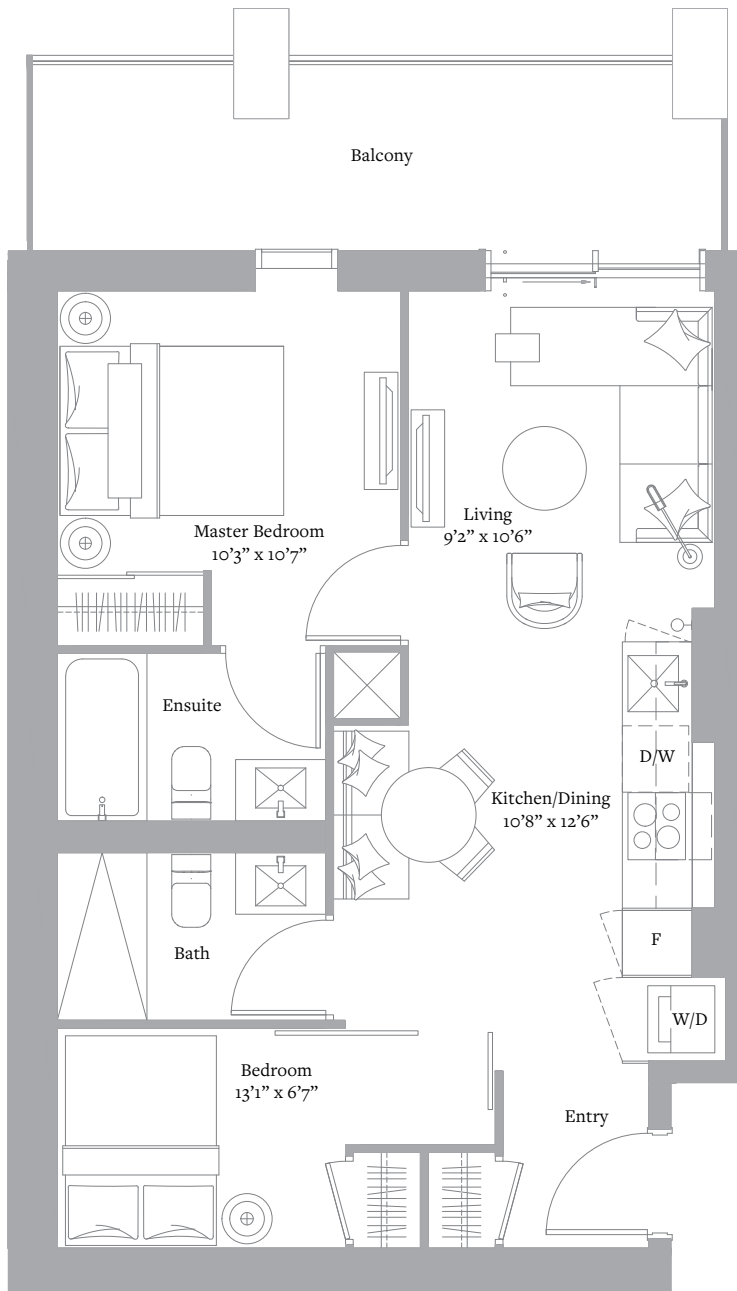

Sizes and specifications are subject to change without notice. E. & O.E.

THE CITY COLLECTION  
L23-49 N<sup>0</sup>3

2 BEDROOM & 1 BATH

INTERIOR: 607 SF

VIEW: NORTH & EAST

Level 23-49

Sizes and specifications are subject to change without notice. E. & O.E.

THE CITY COLLECTION  
L23-49 N<sup>0</sup>2

2 BEDROOM & 2 BATH

INTERIOR: 651 SF

VIEW: NORTH

Level 23-49

Sizes and specifications are subject to change without notice. E. & O.E.

THE CITY COLLECTION  
L23-49 N<sup>o</sup>1

2 BEDROOM & 2 BATH

INTERIOR: 692 SF

VIEW: NORTH

Level 23-49

Sizes and specifications are subject to change without notice. E. & O.E.

THE CITY COLLECTION  
L23-49 N<sup>08</sup>

2 BEDROOM & 2 BATH

INTERIOR: 698 SF

VIEW: SOUTH

Level 23-49

Sizes and specifications are subject to change without notice. E. & O.E.

THE CITY COLLECTION  
L23-49 N<sup>017</sup>

2 BEDROOM & 2 BATH

INTERIOR: 716 SF

VIEW: NORTH

Level 23-49