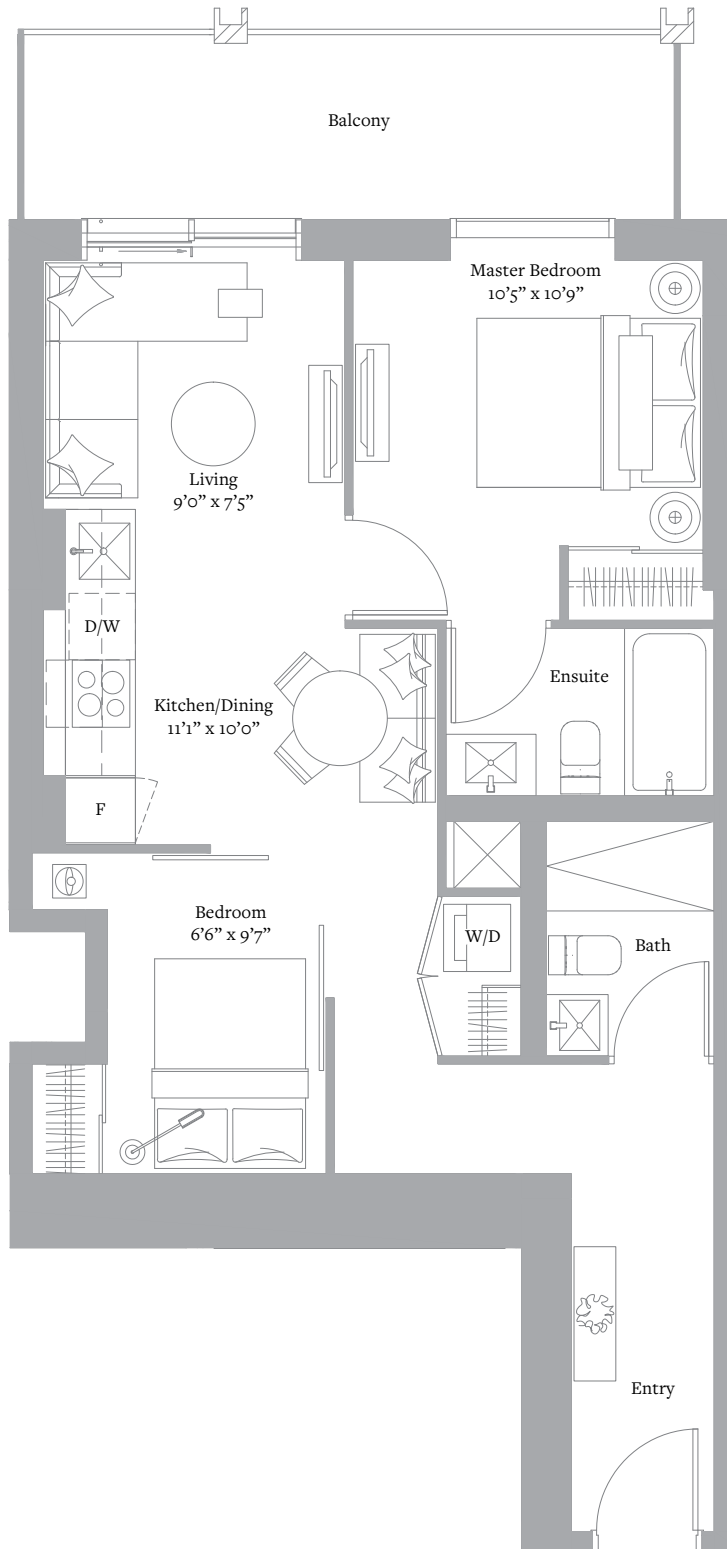

THE CITY COLLECTION  
L23-49 N<sup>0</sup>2

2 BEDROOM & 2 BATH

INTERIOR: 651 SF

VIEW: NORTH

Level 23-49

Sizes and specifications are subject to change without notice. E. & O.E.

THE CITY COLLECTION  
L23-49 N<sup>o</sup>1

2 BEDROOM & 2 BATH

INTERIOR: 692 SF

VIEW: NORTH

Level 23-49

Sizes and specifications are subject to change without notice. E. & O.E.

THE CITY COLLECTION  
L23-49 N<sup>08</sup>

2 BEDROOM & 2 BATH

INTERIOR: 698 SF

VIEW: SOUTH

Level 23-49

Sizes and specifications are subject to change without notice. E. & O.E.

THE CITY COLLECTION  
L23-49 N<sup>017</sup>

2 BEDROOM & 2 BATH

INTERIOR: 716 SF

VIEW: NORTH

Level 23-49

Sizes and specifications are subject to change without notice. E. & O.E.

THE CITY COLLECTION  
L23-49 N<sup>06</sup>

2 BEDROOM & 2 BATH

INTERIOR: 765 SF

VIEW: SOUTH & EAST

Level 23-49

Sizes and specifications are subject to change without notice. E. & O.E.