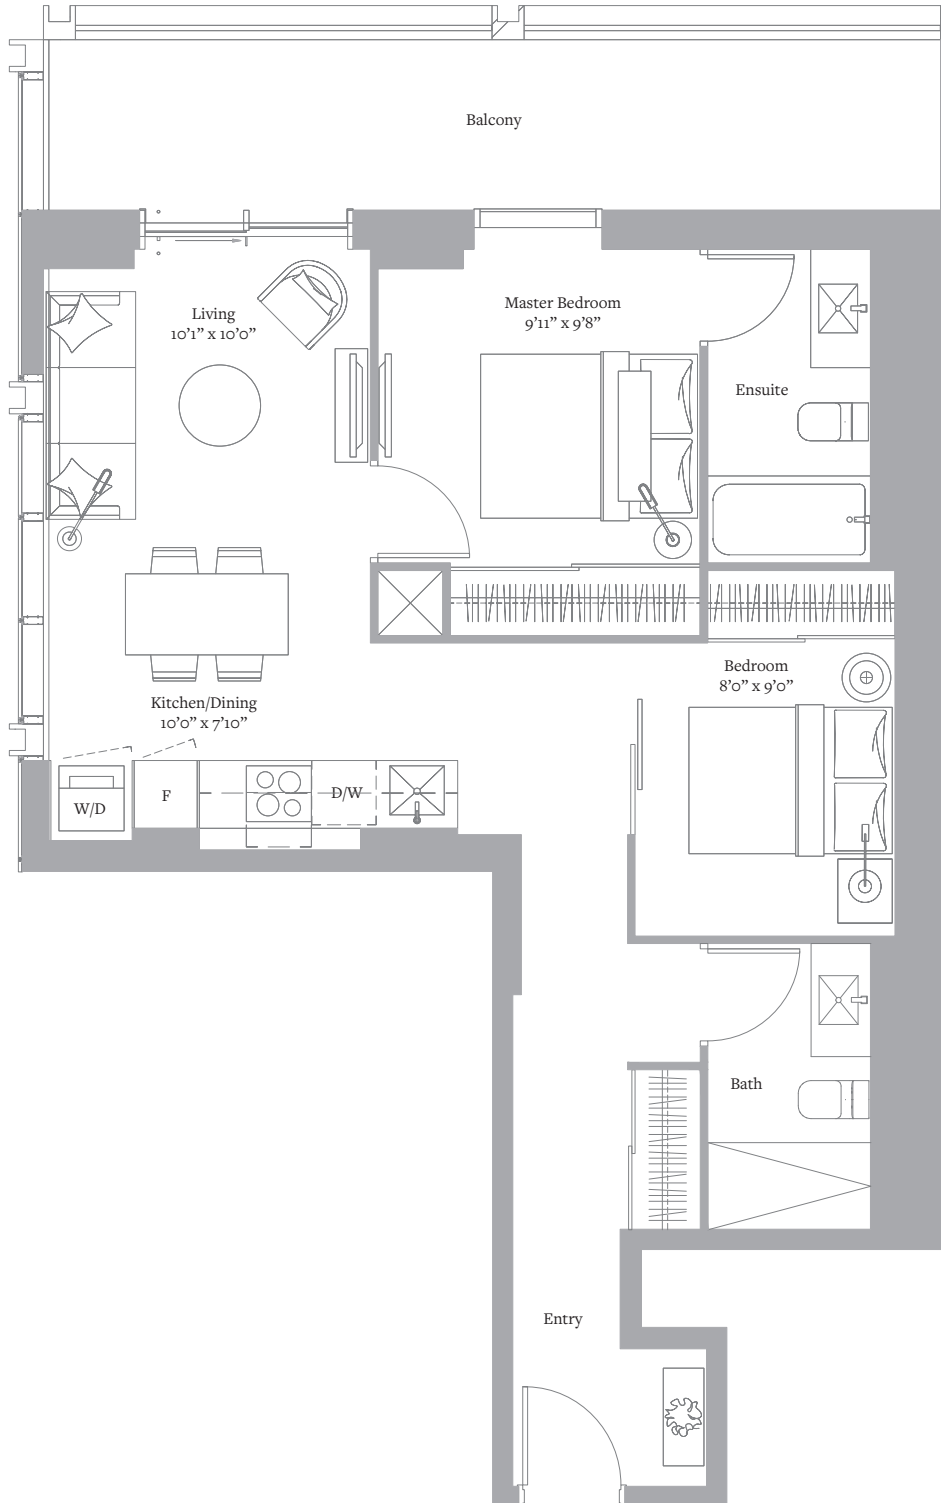

INTERIOR: 305 SF

VIEW: EAST

Level 23-49

Sizes and specifications are subject to change without notice. E. & O.E.

THE CITY COLLECTION  
L23-49 N<sup>0</sup>13

STUDIO & 1 BATH

INTERIOR: 306 SF

VIEW: WEST

VIEW: SOUTH

Level 23-49

Sizes and specifications are subject to change without notice. E. & O.E.

THE CITY COLLECTION  
L23-49 N<sup>017</sup>

2 BEDROOM & 2 BATH

INTERIOR: 716 SF

VIEW: NORTH

Level 23-49

Sizes and specifications are subject to change without notice. E. & O.E.

THE CITY COLLECTION  
L23-49 N<sup>06</sup>

2 BEDROOM & 2 BATH

INTERIOR: 765 SF

VIEW: SOUTH & EAST

Level 23-49

Sizes and specifications are subject to change without notice. E. & O.E.

THE CITY COLLECTION  
L23-49 N<sup>0</sup>11

3 BEDROOM & 2 BATH

INTERIOR: 1,084 SF

VIEW: SOUTHWEST

Level 23-49

Sizes and specifications are subject to change without notice. E. & O.E.