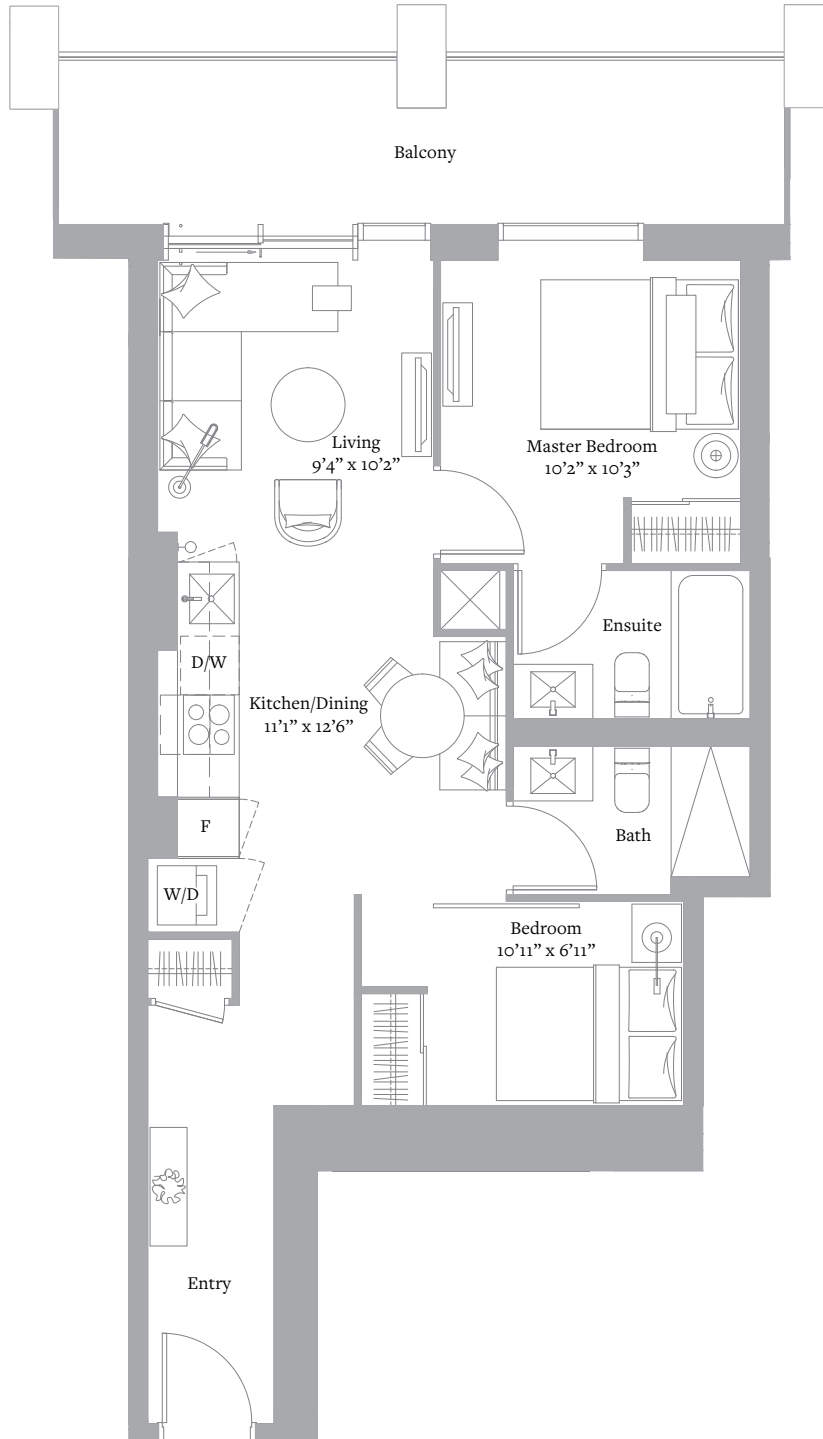

2 BEDROOM & 2 BATH

INTERIOR: 692 SF

VIEW: NORTH

Level 23-49

Sizes and specifications are subject to change without notice. E. & O.E.

THE CITY COLLECTION  
L23-49 N<sup>08</sup>

2 BEDROOM & 2 BATH

INTERIOR: 698 SF

VIEW: SOUTH

Level 23-49

Sizes and specifications are subject to change without notice. E. & O.E.

THE CITY COLLECTION  
L23-49 N<sup>017</sup>

2 BEDROOM & 2 BATH

INTERIOR: 716 SF

VIEW: NORTH

Level 23-49

Sizes and specifications are subject to change without notice. E. & O.E.

THE CITY COLLECTION  
L23-49 N<sup>06</sup>

2 BEDROOM & 2 BATH

INTERIOR: 765 SF

VIEW: SOUTH & EAST

Level 23-49

Sizes and specifications are subject to change without notice. E. & O.E.

THE CITY COLLECTION  
L23-49 N<sup>0</sup>11

3 BEDROOM & 2 BATH

INTERIOR: 1,084 SF

VIEW: SOUTHWEST

Level 23-49

Sizes and specifications are subject to change without notice. E. & O.E.