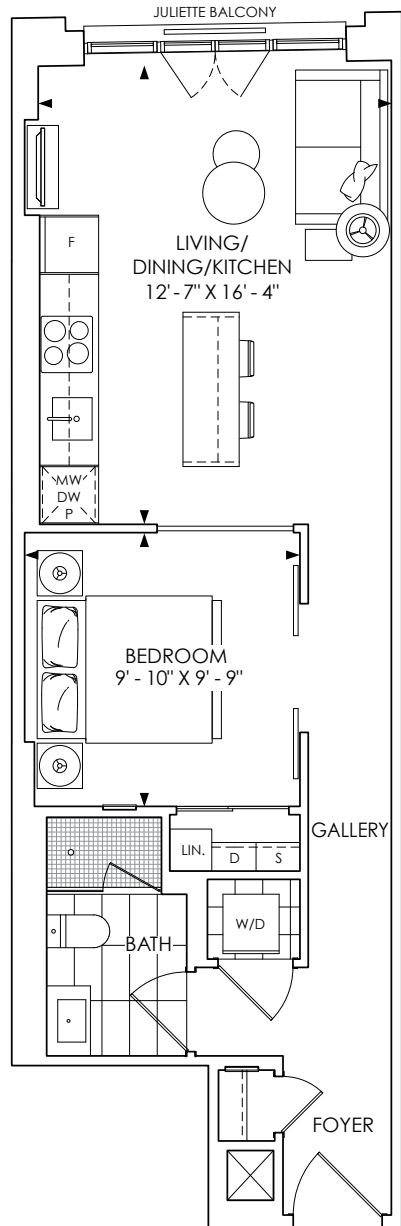

483 SQ.FT. 1 BEDROOM + 1 BATH

TOTAL LIVING - 483 SQ. FT.

All plans, dimensions and specifications are subject to change without notice. Actual usable floor space may vary from the stated floor area. Column locations, window locations and sizes may vary and are subject to change without notice. Furniture not included. Renderings are artist's concept only. E. & O. E

545 SQ.FT. 1 BEDROOM + 1 BATH

TOTAL LIVING - 545 SQ. FT.

All plans, dimensions and specifications are subject to change without notice. Actual usable floor space may vary from the stated floor area. Column locations, window locations and sizes may vary and are subject to change without notice. Furniture not included. Renderings are artist's concept only. E. & O. E

653 SQ.FT. 1 BEDROOM + DEN + 1 BATH

TOTAL LIVING - 653 SQ. FT.

All plans, dimensions and specifications are subject to change without notice. Actual usable floor space may vary from the stated floor area. Column locations, window locations and sizes may vary and are subject to change without notice. Furniture not included. Renderings are artist's concept only. E. & O. E

800 SQ.FT. 2 BEDROOM + 2 BATH + BALCONY

INDOOR LIVING - 800 SQ. FT. | OUTDOOR LIVING - 40 SQ. FT. | TOTAL LIVING - 840 SQ. FT.

All plans, dimensions and specifications are subject to change without notice. Actual usable floor space may vary from the stated floor area. Column locations, window locations and sizes may vary and are subject to change without notice. Furniture not included. Renderings are artist's concept only. E. & O. E