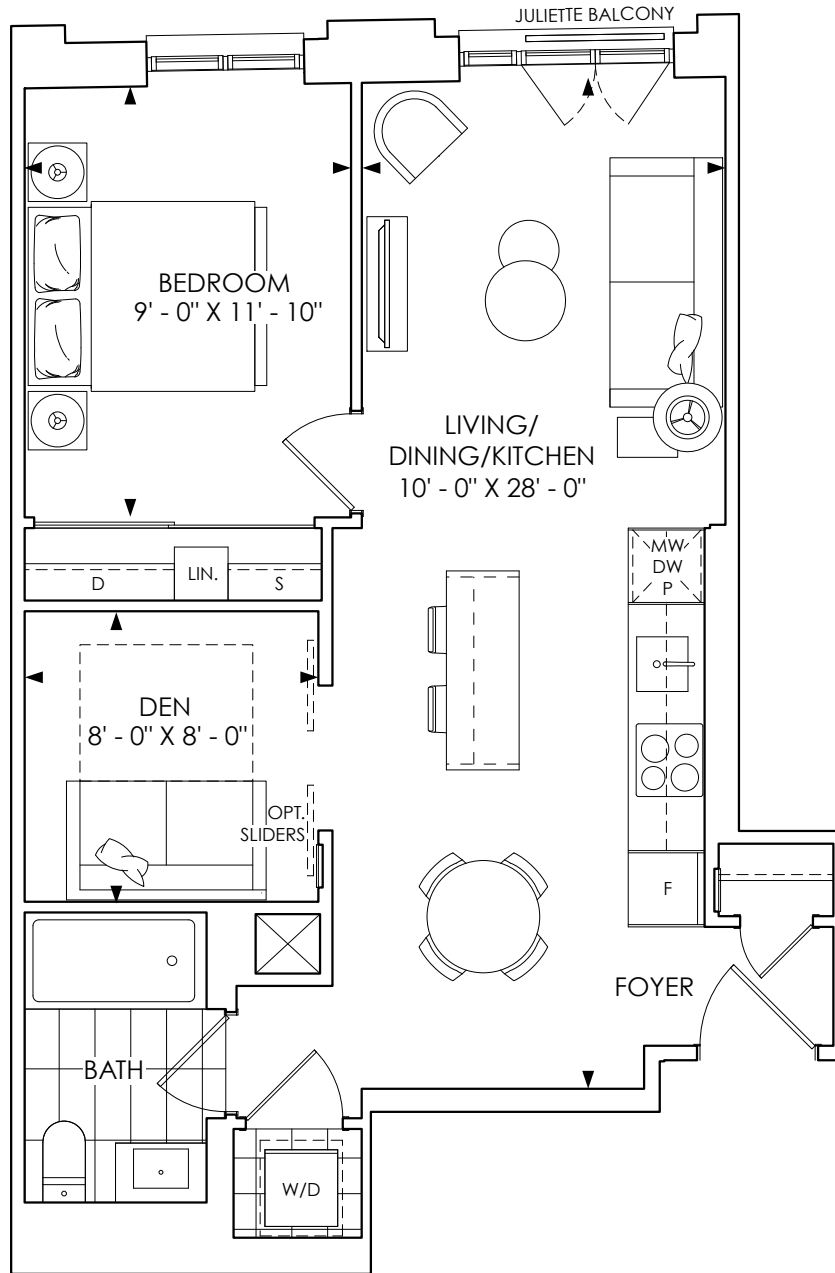

483 SQ.FT. 1 BEDROOM + 1 BATH

TOTAL LIVING - 483 SQ. FT.

All plans, dimensions and specifications are subject to change without notice. Actual usable floor space may vary from the stated floor area. Column locations, window locations and sizes may vary and are subject to change without notice. Furniture not included. Renderings are artist's concept only. E. & O. E

545 SQ.FT. 1 BEDROOM + 1 BATH

TOTAL LIVING - 545 SQ. FT.

All plans, dimensions and specifications are subject to change without notice. Actual usable floor space may vary from the stated floor area. Column locations, window locations and sizes may vary and are subject to change without notice. Furniture not included. Renderings are artist's concept only. E. & O. E

653 SQ.FT. 1 BEDROOM + DEN + 1 BATH

TOTAL LIVING - 653 SQ. FT.

All plans, dimensions and specifications are subject to change without notice. Actual usable floor space may vary from the stated floor area. Column locations, window locations and sizes may vary and are subject to change without notice. Furniture not included. Renderings are artist's concept only. E. & O. E

800 SQ.FT. 2 BEDROOM + 2 BATH + BALCONY

INDOOR LIVING - 800 SQ. FT. | OUTDOOR LIVING - 40 SQ. FT. | TOTAL LIVING - 840 SQ. FT.

All plans, dimensions and specifications are subject to change without notice. Actual usable floor space may vary from the stated floor area. Column locations, window locations and sizes may vary and are subject to change without notice. Furniture not included. Renderings are artist's concept only. E. & O. E