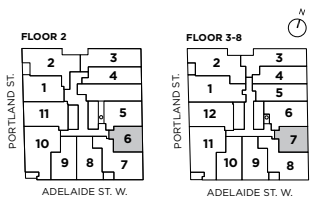

483 SQ.FT. 1 BEDROOM + 1 BATH

TOTAL LIVING - 483 SQ. FT.

All plans, dimensions and specifications are subject to change without notice. Actual usable floor space may vary from the stated floor area. Column locations, window locations and sizes may vary and are subject to change without notice. Furniture not included. Renderings are artist's concept only. E. & O. E

545 SQ.FT. 1 BEDROOM + 1 BATH

TOTAL LIVING - 545 SQ. FT.

All plans, dimensions and specifications are subject to change without notice. Actual usable floor space may vary from the stated floor area. Column locations, window locations and sizes may vary and are subject to change without notice. Furniture not included. Renderings are artist's concept only. E. & O. E

653 SQ.FT. 1 BEDROOM + DEN + 1 BATH

TOTAL LIVING - 653 SQ. FT.

All plans, dimensions and specifications are subject to change without notice. Actual usable floor space may vary from the stated floor area. Column locations, window locations and sizes may vary and are subject to change without notice. Furniture not included. Renderings are artist's concept only. E. & O. E