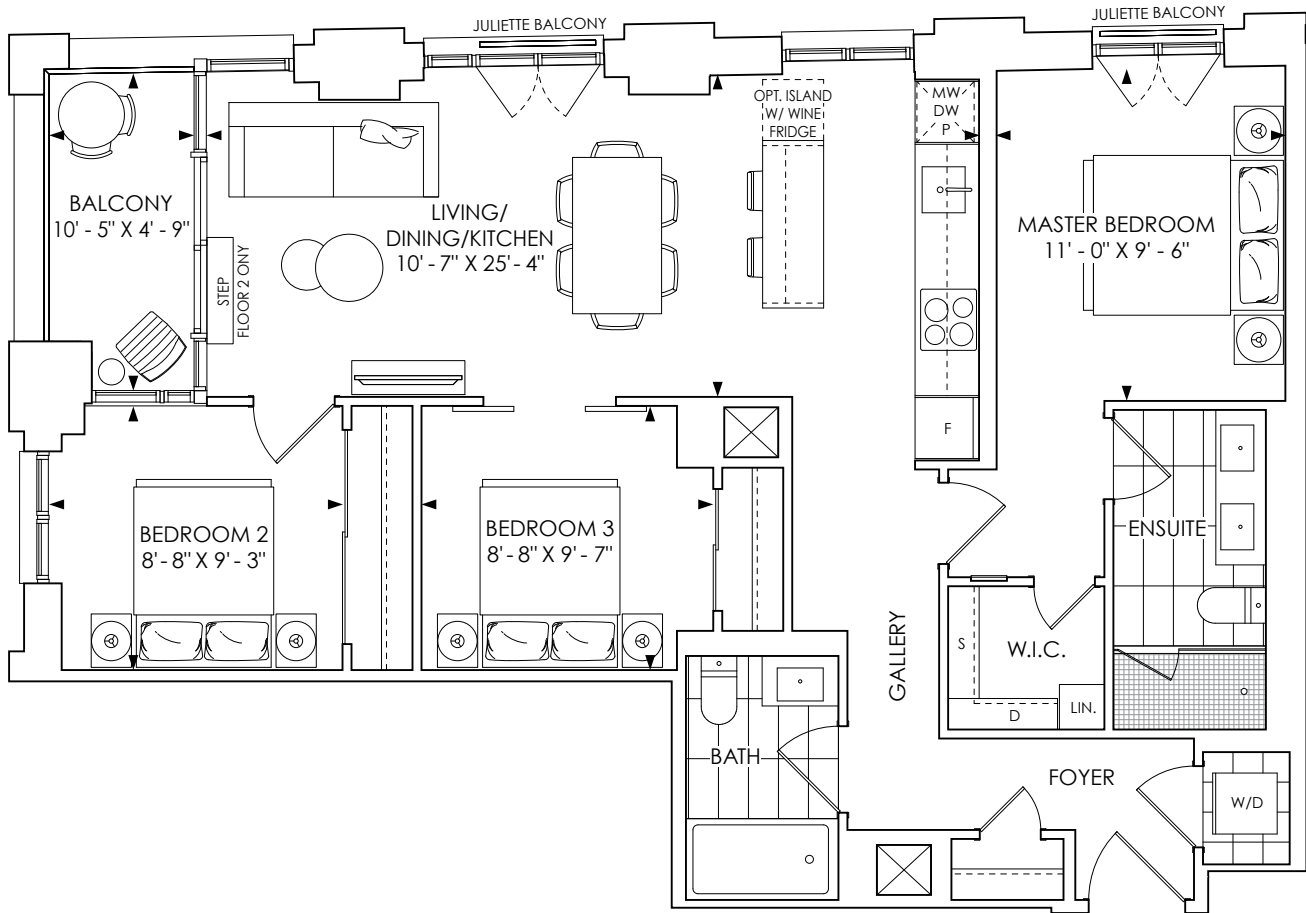

545 SQ.FT. 1 BEDROOM + 1 BATH

TOTAL LIVING - 545 SQ. FT.

All plans, dimensions and specifications are subject to change without notice. Actual usable floor space may vary from the stated floor area. Column locations, window locations and sizes may vary and are subject to change without notice. Furniture not included. Renderings are artist's concept only. E. & O. E

653 SQ.FT. 1 BEDROOM + DEN + 1 BATH

TOTAL LIVING - 653 SQ. FT.

All plans, dimensions and specifications are subject to change without notice. Actual usable floor space may vary from the stated floor area. Column locations, window locations and sizes may vary and are subject to change without notice. Furniture not included. Renderings are artist's concept only. E. & O. E

800 SQ.FT. 2 BEDROOM + 2 BATH + BALCONY

INDOOR LIVING - 800 SQ. FT. | OUTDOOR LIVING - 40 SQ. FT. | TOTAL LIVING - 840 SQ. FT.

All plans, dimensions and specifications are subject to change without notice. Actual usable floor space may vary from the stated floor area. Column locations, window locations and sizes may vary and are subject to change without notice. Furniture not included. Renderings are artist's concept only. E. & O. E

972 SQ.FT. 3 BEDROOM + 2 BATH + BALCONY

INDOOR LIVING - 972 SQ. FT. | OUTDOOR LIVING - 47 SQ. FT. | TOTAL LIVING - 1019 SQ. FT.

All plans, dimensions and specifications are subject to change without notice. Actual usable floor space may vary from the stated floor area. Column locations, window locations and sizes may vary and are subject to change without notice. Furniture not included. Renderings are artist's concept only. E. & O. E