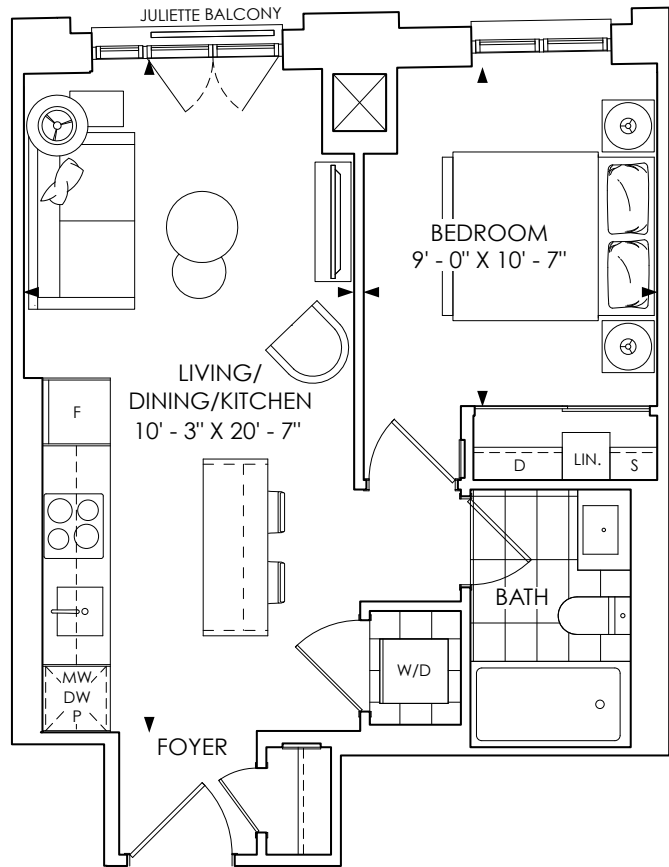

483 SQ.FT. 1 BEDROOM + 1 BATH

TOTAL LIVING - 483 SQ. FT.

All plans, dimensions and specifications are subject to change without notice. Actual usable floor space may vary from the stated floor area. Column locations, window locations and sizes may vary and are subject to change without notice. Furniture not included. Renderings are artist's concept only. E. & O. E

545 SQ.FT. 1 BEDROOM + 1 BATH

TOTAL LIVING - 545 SQ. FT.

All plans, dimensions and specifications are subject to change without notice. Actual usable floor space may vary from the stated floor area. Column locations, window locations and sizes may vary and are subject to change without notice. Furniture not included. Renderings are artist's concept only. E. & O. E

653 SQ.FT. 1 BEDROOM + DEN + 1 BATH

TOTAL LIVING - 653 SQ. FT.

All plans, dimensions and specifications are subject to change without notice. Actual usable floor space may vary from the stated floor area. Column locations, window locations and sizes may vary and are subject to change without notice. Furniture not included. Renderings are artist's concept only. E. & O. E

800 SQ.FT. 2 BEDROOM + 2 BATH + BALCONY

INDOOR LIVING - 800 SQ. FT. | OUTDOOR LIVING - 40 SQ. FT. | TOTAL LIVING - 840 SQ. FT.

All plans, dimensions and specifications are subject to change without notice. Actual usable floor space may vary from the stated floor area. Column locations, window locations and sizes may vary and are subject to change without notice. Furniture not included. Renderings are artist's concept only. E. & O. E