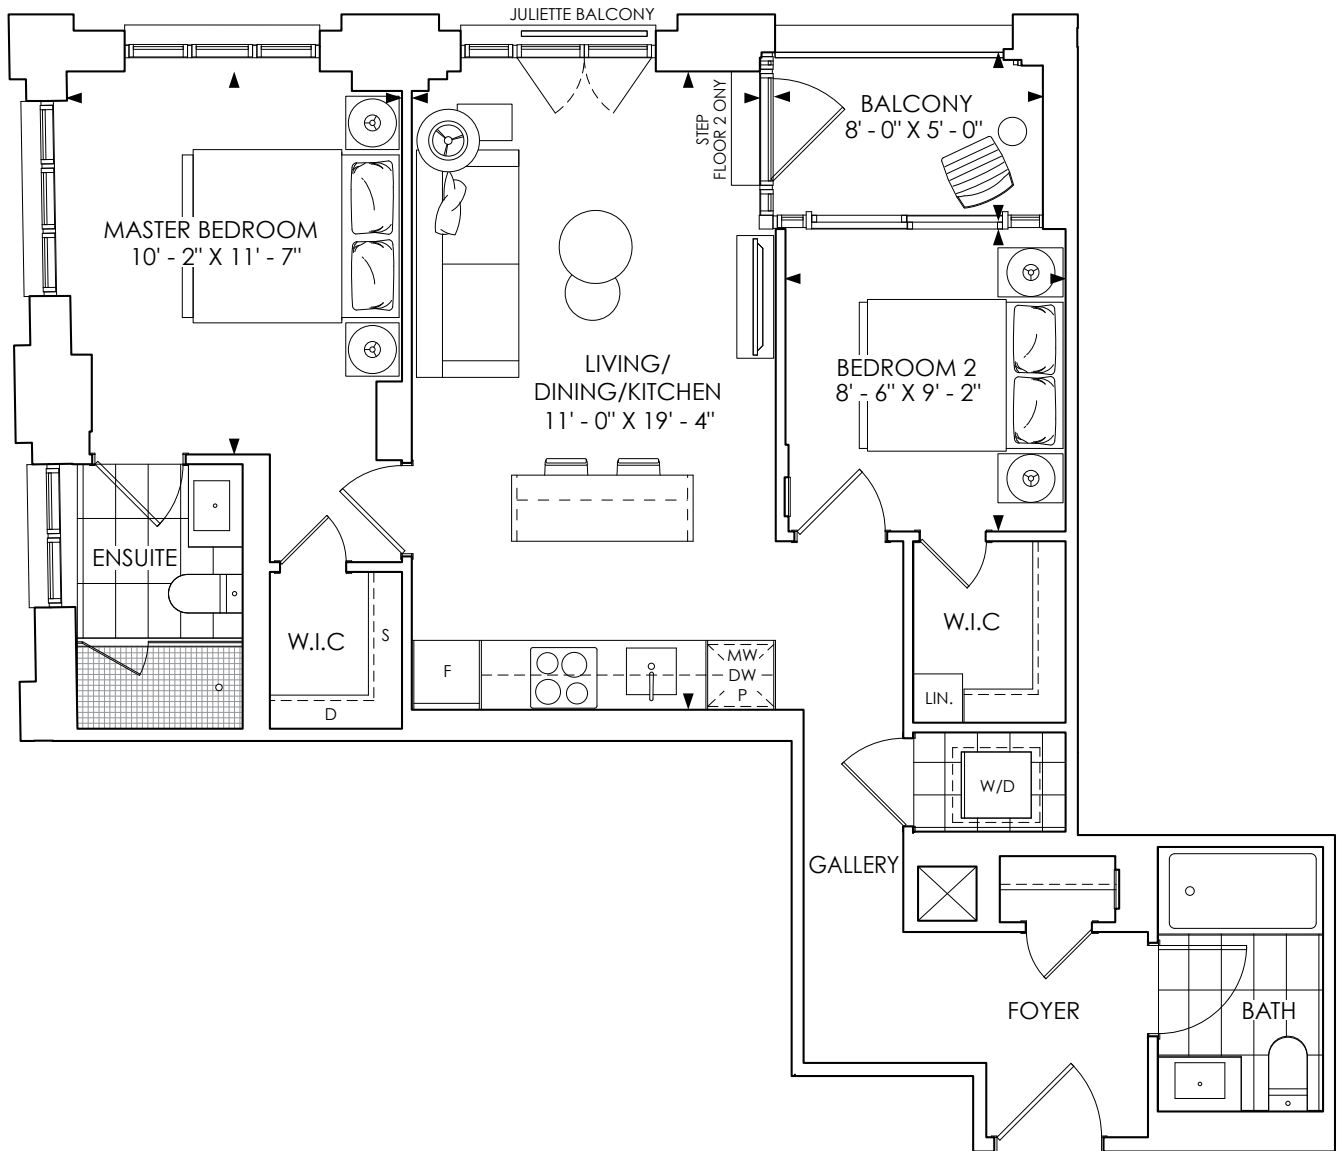

483 SQ.FT. 1 BEDROOM + 1 BATH

TOTAL LIVING - 483 SQ. FT.

All plans, dimensions and specifications are subject to change without notice. Actual usable floor space may vary from the stated floor area. Column locations, window locations and sizes may vary and are subject to change without notice. Furniture not included. Renderings are artist's concept only. E. & O. E

545 SQ.FT. 1 BEDROOM + 1 BATH

TOTAL LIVING - 545 SQ. FT.

All plans, dimensions and specifications are subject to change without notice. Actual usable floor space may vary from the stated floor area. Column locations, window locations and sizes may vary and are subject to change without notice. Furniture not included. Renderings are artist's concept only. E. & O. E

653 SQ.FT. 1 BEDROOM + DEN + 1 BATH

TOTAL LIVING - 653 SQ. FT.

All plans, dimensions and specifications are subject to change without notice. Actual usable floor space may vary from the stated floor area. Column locations, window locations and sizes may vary and are subject to change without notice. Furniture not included. Renderings are artist's concept only. E. & O. E

800 SQ.FT. 2 BEDROOM + 2 BATH + BALCONY

INDOOR LIVING - 800 SQ. FT. | OUTDOOR LIVING - 40 SQ. FT. | TOTAL LIVING - 840 SQ. FT.

All plans, dimensions and specifications are subject to change without notice. Actual usable floor space may vary from the stated floor area. Column locations, window locations and sizes may vary and are subject to change without notice. Furniture not included. Renderings are artist's concept only. E. & O. E