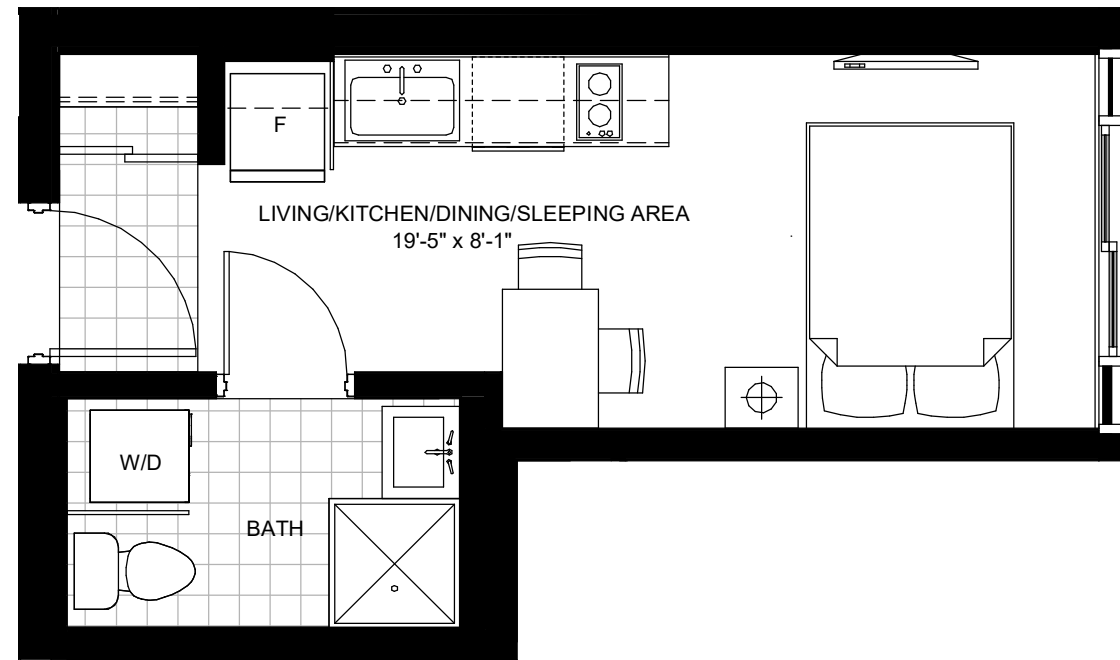

UNIT TYPE STUDIO 10 259.32 SF

UNIT TYPE 1B2

446.28 SF

1st FLOOR

2-3rd FLOOR

4th FLOOR

5-8th FLOOR

9th FLOOR

10th FLOOR

UNIT TYPE 1B4 446.28 SF

1st FLOOR

2-3rd FLOOR

4th FLOOR

5-8th FLOOR

9th FLOOR

10th FLOOR

UNIT TYPE 1B5 461.32 SF

UNITS: 617, 620, 621
717, 720, 721
817, 820, 821
915, 918, 919

1st FLOOR

2-3rd FLOOR

4th FLOOR

5-8th FLOOR

9th FLOOR

10th FLOOR

UNIT TYPE 1B9 465.35 SF

UNIT TYPE 1B10 446.33 SF

UNIT TYPE 1B16

438.57 SF

UNIT TYPE 2B1 683.68 SF

1st FLOOR

2-3rd FLOOR

4th FLOOR