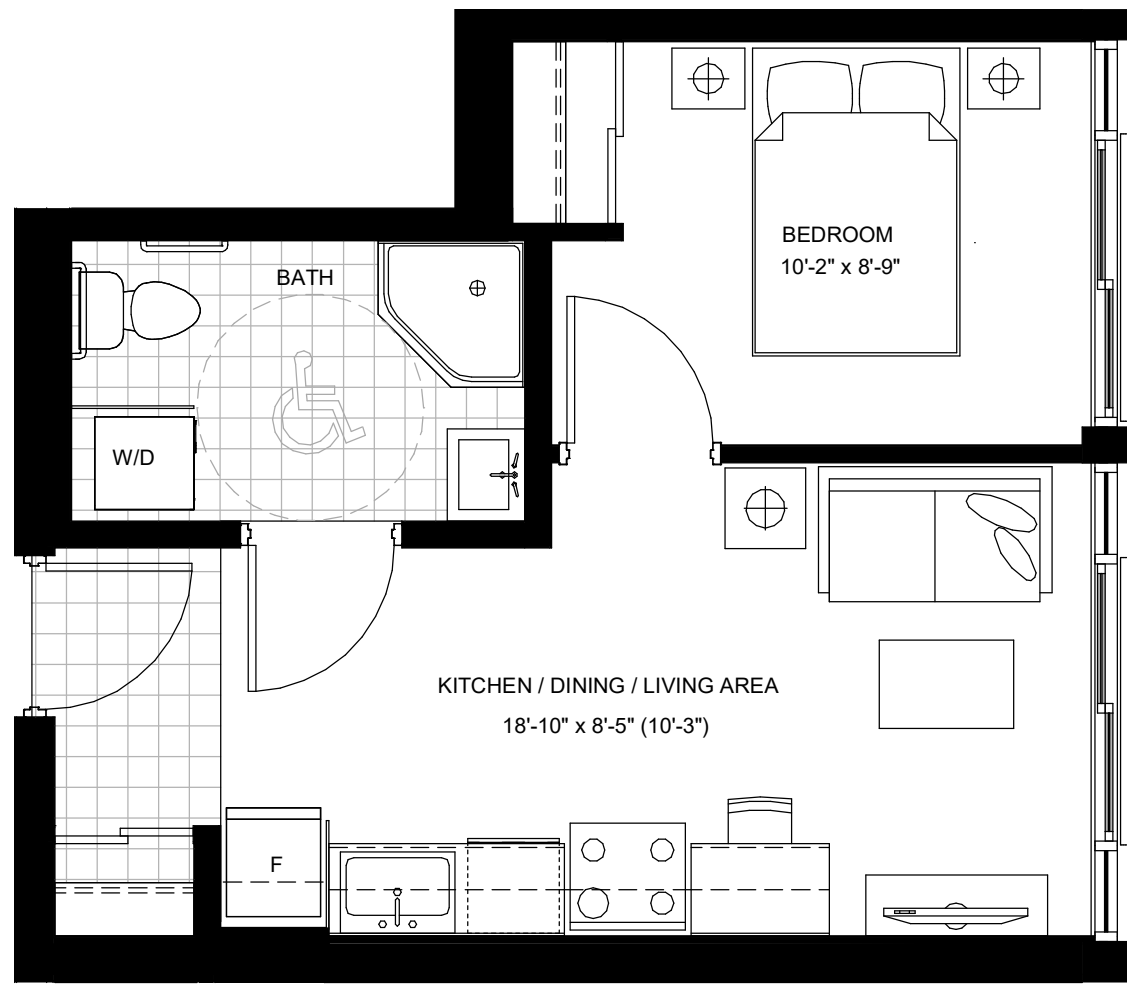

UNIT TYPE STUDIO 10 259.32 SF

UNIT TYPE 1B2

446.28 SF

1st FLOOR

2-3rd FLOOR

4th FLOOR

5-8th FLOOR

9th FLOOR

10th FLOOR

UNIT TYPE 1B4 446.28 SF

1st FLOOR

2-3rd FLOOR

4th FLOOR

5-8th FLOOR

9th FLOOR

10th FLOOR

UNIT TYPE 1B5 461.32 SF

UNITS: 617, 620, 621
717, 720, 721
817, 820, 821
915, 918, 919

1st FLOOR

2-3rd FLOOR

4th FLOOR

5-8th FLOOR

9th FLOOR

10th FLOOR

UNIT TYPE 1B9 465.35 SF

UNIT TYPE 1B10 446.33 SF

UNIT TYPE 1B16

438.57 SF

UNIT TYPE 2B1 683.68 SF

1st FLOOR

2-3rd FLOOR

4th FLOOR